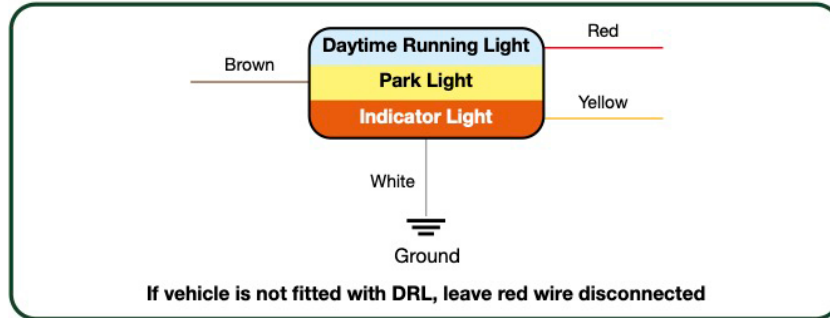

Wiring Instructions

PARK LIGHT & INDICATOR

WITH FACTORY FITTED FOG LIGHTS

WITHOUT FACTORY FITTED FOG LIGHTS